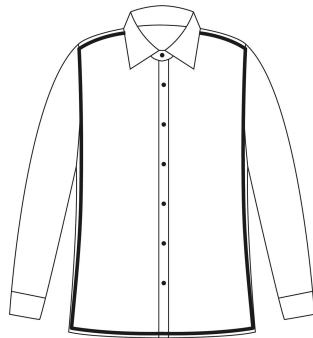

Eterna measure guide

NB: Size chart is based on **garments** measurements in **cm**

Mens Modern fit						
Size/neck width	37/38	39/40	41/42	43/44	45/46	47/48
Chest width	110	116	122	132	138	146
Waist width	102	106	114	122	130	138
Length center back	80	80	80	82	85	90
Sleeve length	65	65	65	65	65	65

NB: Size chart is based on **garments** measurements in **cm**

Mens Slim fit					
Size/neck width	37/38	39/40	41/42	43/44	45/46
Chest width	102	110	116	124	134
Waist width	92	98	104	112	122
Length center back	80	80	80	82	85
Sleeve length	67	67	67	67	67

Eterna measure guide

NB: Size chart is based on **garments** measurements in **cm**

Mens Super Slim fit					
Size/neck width	36	37/38	39/40	41/42	43/44
Chest width	98	102	110	116	124
Waist width	79	83	89	95	103
Length center back	80	80	80	80	82
Sleeve length	67	67	67	67	67