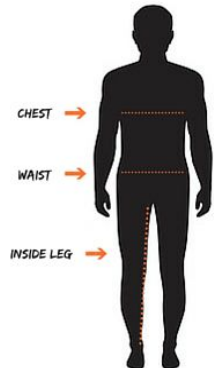

Size guide L.Brador

NB: The size chart is based on measurements of the body

Mens trousers inside leg Regular	XS	S	M		L	XL		2XL		3XL		4XL		5XL	
Size	C44	C46	C48	C50	C52	C54	C56	C58	C60	C62	C64	C66	C68		
Waist in cm.	76-79	80-83	84-87	88-91	92-96	94-101	102-107	108-113	114-119	120-125	126-131	132-137	138-143	144-149	150-155
Inside leg in cm.	80	80	82	82	82	82	84	84	84	84	84	84	84	84	84
Mens trousers inside leg long		146	148	150	152	154	156								
Waist in cm.		80-83	84-87	88-91	92-96	94-101	102-107								
Inside leg in cm.		85	87	87	87	87	89								
Mens trousers inside leg short	D84	D88	D92	D96	D100	D104	D108	D112	D116	D120					
Waist in cm.	78-81	82-85	86-89	90-93	94-97	98-102	103-107	108-113	114-119	120-125					
Inside leg in cm.	74	76	76	78	78	78	78	80	80	80	80				
Mens Tops	XS	S	M	L	XL	2XL	3XL	4XL	5XL						
Chest in cm.	88	92	96-100	104-108	112	116-120	124-128	132-136	140-144						

The men trousers is available in 3 lengths - the measurements are inside leg in cm.

D = short length

C = normal length

1XX = Long length

Size guide L.Brador

NB: The size chart is based on measurements of the body

Ladies trousers	S	M	L	XL	2XL												
Size	36	38	40	42	44												
High waist in cm.	69	72	76	80	84												
Hip in cm.	93	96	99	102	106												
Inside leg in cm.	80	80	80	80	80												
Ladies tops	S	M	L	XL	2XL												
Size	36	38	40	42	44												
Chest in cm.	84	88	92	96	100												
Childrens wear	98/104	110/116	122/128	134/140	148/152												
Age	3-4 år	5-6 år	7-8 år	9-10 år	11-12 år												
Waist in cm	53	57	60	63	69												
Inside leg in cm.	44	51	58	65	71												
Chest in cm.	56	59	64	70	76												

Ladies Trousers measures as high waist in cm (picture on the right)

Childrens trousers measures as waist in cm (picture on the left)