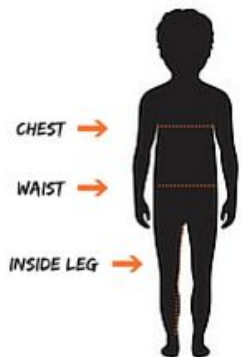

Size guide L.Brador

NB: The size chart is based on measurements of the body

Mens trousers inside leg Regular	XS	S	M		L	XL		2XL		3XL		4XL		5XL	
Size	C44	C46	C48	C50	C52	C54	C56	C58	C60	C62	C64	C66	C68		
Waist in cm.	76-79	80-83	84-87	88-91	92-96	94-101	102-107	108-113	114-119	120-125	126-131	132-137	138-143	144-149	150-155
Inside leg in cm.	80	80	82	82	82	82	84	84	84	84	84	84	84	84	84
Mens trousers inside leg long		146	148	150	152	154	156								
Waist in cm.		80-83	84-87	88-91	92-96	94-101	102-107								
Inside leg in cm.		85	87	87	87	87	89								
Mens trousers inside leg short	D84	D88	D92	D96	D100	D104	D108	D112	D116	D120					
Waist in cm.	78-81	82-85	86-89	90-93	94-97	98-102	103-107	108-113	114-119	120-125					
Inside leg in cm.	74	76	76	78	78	78	78	80	80	80	80				
Mens Tops	XS	S	M	L	XL	2XL	3XL	4XL	5XL						
Chest in cm.	88	92	96-100	104-108	112	116-120	124-128	132-136	140-144						

The men trousers is available in 3 lengths - the measurements are inside leg in cm.

D = short length

C = normal length

1XX = Long length

Size guide L.Brador

NB: The size chart is based on measurements of the body

Ladies trousers	S	M	L	XL	2XL												
Size	36	38	40	42	44												
High waist in cm.	69	72	76	80	84												
Hip in cm.	93	96	99	102	106												
Inside leg in cm.	80	80	80	80	80												
Ladies tops	S	M	L	XL	2XL												
Size	36	38	40	42	44												
Chest in cm.	84	88	92	96	100												
Childrens wear	98/104	110/116	122/128	134/140	148/152												
Age	3-4 år	5-6 år	7-8 år	9-10 år	11-12 år												
Waist in cm	53	57	60	63	69												
Inside leg in cm.	44	51	58	65	71												
Chest in cm.	56	59	64	70	76												

Ladies Trousers measures as high waist in cm (picture on the right)

Childrens trousers measures as waist in cm (picture on the left)