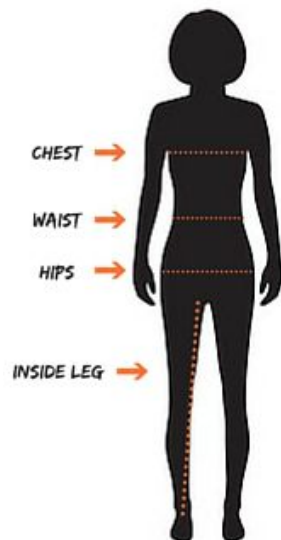

Size guide Joha

NB: The size chart is based on measurements of the body

Mens tops	S	M	L	XL	2XL	
Chest in cm.	90-95	95-101	101-107	107-112	112-116	
Mens trousers	S	M	L	XL	2XL	
Waist in cm.	73-81	81-90	90-99	99-107	107-117	
Ladies tops	XS	S	M	L	XL	2XL
Chest in cm.	82-86	86-90	90-95	95-102	102-110	110-118
Ladies trousers/skirts	XS	S	M	L	XL	2XL
High waist in cm.	63-69	69-73	73-79	79-86	86-94	94-102

← **Ladies trousers/skirts measures as high waist in cm**

Mens trousers measures as waist in cm →